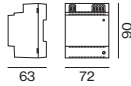

Electrical accessories (required)

POWER SUPPLY 200 mA, 198-264 V AC, PC2

TYPE	EFFICIENCY	L-W-H (mm)	ORDER CODE
15 W | DALI-2	η 87 %	165-29-21	0 0 2 - 9 0 7 4 0
10 W | non DIM	η 80 %	65-39-20	0 0 2 - 9 0 7 4 4

Electrical accessories (optional)

DIN RAIL POWER SUPPLY BASIC 48 V

TYPE	INPUT VOLTAGE	EFFICIENCY	L-W-H (mm)	ORDER CODE
160 W | PC2	220-240 V AC	η 94 %	72-90-63	0 0 5 - 6 5 2 0 2 1 0

Lifetime >100.000h @ 120W, 45°C ambient temp., cascable max. 3 devices

DIN RAIL LED DRIVER

TYPE	L-W-H (mm)	ORDER CODE
DALI-2 DT6 1-2 addresses / DT8 1 adress	36-88-59	0 0 5 - 6 1 2 1 0 3 0

200 - 1050 mA settable const. current | 2×42W | 48V DC | U OUT 10-40V SELV

POWER SUPPLY PRE-WIRED with junction box DALI-2, 15 W, 198-264 V AC, PC2

TYPE	EFFICIENCY	ORDER CODE
450 mA	η 87 %	0 0 2 - 9 0 7 5 0 A
200 mA	η 87 %	0 0 2 - 9 0 7 4 9 A

POWER SUPPLY with loop through function DALI-2, 15 W, 198-264 V AC, PC2

TYPE	EFFICIENCY	L-W-H (mm)	ORDER CODE
450 mA	η 87 %	185-30-21	0 0 2 - 9 0 7 5 0
200 mA	η 87 %		0 0 2 - 9 0 7 4 9

Order options

COLOUR	☒	COLOUR	
jet black RAL 9005	1	traffic black	RAL 9017
matt silver	4		
traffic white RAL 9016	7		
gold dust RAL 260-M	9