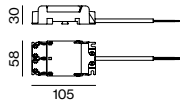

### THROUGH WIRING CONNECTION BOX

TYPE	L-W-H (mm)	ORDER CODE
non DIM cable ø 4 – 12 mm	105-58-30	0 0 5 - 2 5 3 1 1 1 0
DALI cable ø 4 – 12 mm	105-58-30	0 0 5 - 2 5 5 1 1 1 0

Linect®-Ready