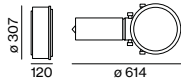

PRIMED CONCRETE MOUNTING HOUSING

L-W-H (mm)	ORDER CODE
614-307-120	0 4 8 - 2 6 9 5 1 1 0

order mounting set separately