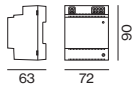

Electrical accessories (optional)

DIN RAIL POWER SUPPLY BASIC 48 V

TYPE	INPUT VOLTAGE	EFFICIENCY	L-W-H (mm)	ORDER CODE
160 W | PC2	220-240 V AC	η 94 %	72-90-63	0 0 5 - 6 5 2 0 2 1 0

Lifetime >100.000h @ 120W, 45°C ambient temp., cascable max. 3 devices

DIN RAIL LED DRIVER

TYPE	L-W-H (mm)	ORDER CODE
DALI-2 DT6 1-2 addresses	36-88-59	0 0 5 - 6 1 2 1 0 3 0

200 -1050mA settable const. current | 2x42W | 48V DC | U OUT 10-40V

Order options

COLOUR	☒	COLOUR	
jet black RAL 9005	1	white aluminium	RAL 9006
matt silver	4	traffic black	RAL 9017
traffic white RAL 9016	7		
gold dust RAL 260-M	9