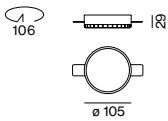

Mounting accessories (required)

MOUNTING SET trimless for plasterboard ceilings

COLOUR	PLASTERBOARD CEILING THICKNESS	Ø-H (mm)	ORDER CODE
traffic white	12.5/15/25 mm	105-29	0 4 8 - 2 7 9 6 1 1 7