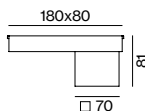

SASSO 60 base round adjustable 1 lamp ceiling

SPOT CRI ≥ 90

SYSTEM	COLOUR TEMP.	LUM. FLUX	SYSTEM	ORDER CODE
10.4 W	2700 K	735 lm	71 lm/W	0 4 8 - 3 1 3 0 9 ☒ ☒ S
	3000 K	759 lm	73 lm/W	0 4 8 - 3 1 3 0 0 ☒ ☒ S
	3500 K	775 lm	75 lm/W	0 4 8 - 3 1 3 0 2 ☒ ☒ S
	4000 K	799 lm	77 lm/W	0 4 8 - 3 1 3 0 1 ☒ ☒ S

The data values for the luminous flux may differ for specific order options by -8%. Luminous flux value refers to inner colour traffic white.

MEDIUM CRI ≥ 90

SYSTEM	COLOUR TEMP.	LUM. FLUX	SYSTEM	ORDER CODE
10.2 W	2700 K	874 lm	86 lm/W	0 4 8 - 3 1 3 0 9 ☒ ☒ M
	3000 K	907 lm	89 lm/W	0 4 8 - 3 1 3 0 0 ☒ ☒ M
	3500 K	927 lm	91 lm/W	0 4 8 - 3 1 3 0 2 ☒ ☒ M
	4000 K	946 lm	93 lm/W	0 4 8 - 3 1 3 0 1 ☒ ☒ M

The data values for the luminous flux may differ for specific order options by -9%. Luminous flux value refers to inner colour traffic white.

FLOOD CRI ≥ 90

SYSTEM	COLOUR TEMP.	LUM. FLUX	SYSTEM	ORDER CODE
10.2 W	2700 K	831 lm	81 lm/W	0 4 8 - 3 1 3 0 9 ☒ ☒ F
	3000 K	862 lm	85 lm/W	0 4 8 - 3 1 3 0 0 ☒ ☒ F
	3500 K	880 lm	86 lm/W	0 4 8 - 3 1 3 0 2 ☒ ☒ F
	4000 K	899 lm	88 lm/W	0 4 8 - 3 1 3 0 1 ☒ ☒ F

The data values for the luminous flux may differ for specific order options by -14%. Luminous flux value refers to inner colour traffic white.

WIDE FLOOD CRI ≥ 90

SYSTEM	COLOUR TEMP.	LUM. FLUX	SYSTEM	ORDER CODE
10.2 W	2700 K	876 lm	86 lm/W	0 4 8 - 3 1 3 0 9 ☒ ☒ W
	3000 K	909 lm	89 lm/W	0 4 8 - 3 1 3 0 0 ☒ ☒ W
	3500 K	928 lm	91 lm/W	0 4 8 - 3 1 3 0 2 ☒ ☒ W
	4000 K	948 lm	93 lm/W	0 4 8 - 3 1 3 0 1 ☒ ☒ W

The data values for the luminous flux may differ for specific order options by -11%. Luminous flux value refers to inner colour traffic white.

SASSO 60 base square downlight 1 lamp ceiling

SPOT CRI ≥ 90

SYSTEM	COLOUR TEMP.	LUM. FLUX	SYSTEM	ORDER CODE
10.4 W	2700 K	751 lm	72 lm/W	0 4 8 - 3 0 3 0 9 ☒ ☒ S
	3000 K	775 lm	75 lm/W	0 4 8 - 3 0 3 0 0 ☒ ☒ S
	3500 K	792 lm	76 lm/W	0 4 8 - 3 0 3 0 2 ☒ ☒ S
	4000 K	816 lm	78 lm/W	0 4 8 - 3 0 3 0 1 ☒ ☒ S

The data values for the luminous flux may differ for specific order options by -7%. Luminous flux value refers to inner colour matt silver.

Order options