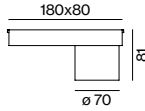

### Inner colour

### Light distributions

glare control  
 (UGR ≤ 16)

easy mounting  
 no visible  
 screws

CRI ≥ 95 2  
 SDCM  
 (optional)