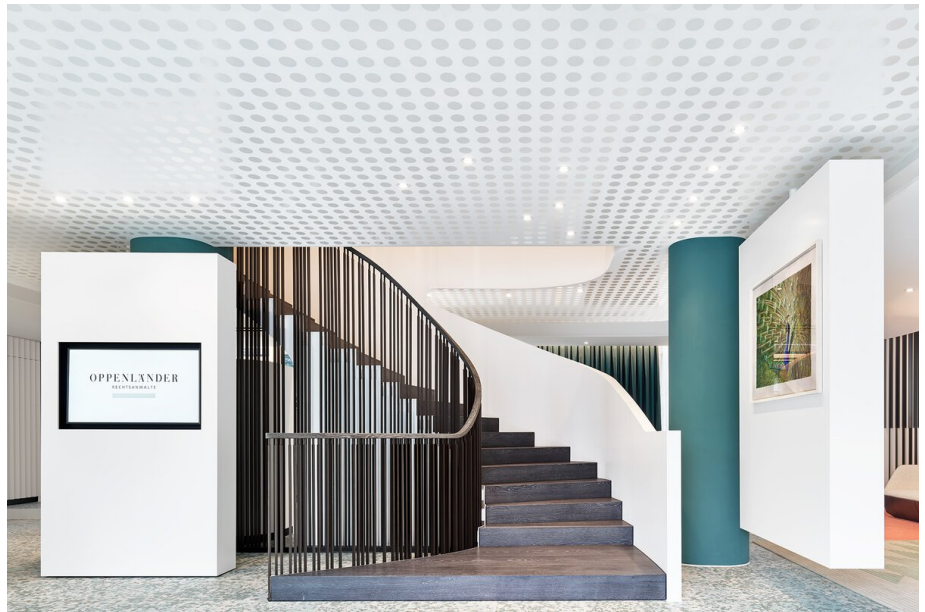

Oppenländer Rechtsanwälte, Stuttgart

Germany

Architect
Ippolito Fleitz Group
GmbH

Photographer
Zoey Braun

Used products