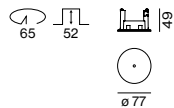

MOUNTING SET with trim for rod suspension for ceilings, 2-25 mm

COLOUR	Ø-H (mm)	ORDER CODE
traffic white	77-49	0 0 5 - 3 5 2 2 0 1 7
jet black	77-49	0 0 5 - 3 5 2 2 0 1 8

excl. power supply

Mounting accessories (optional)

RING ceiling mounted

COLOUR	Ø-H (mm)	ORDER CODE
traffic white	50-88	0 5 0 - 0 5 1 0 2 1 7
jet black	50-88	0 5 0 - 0 5 1 0 2 1 8