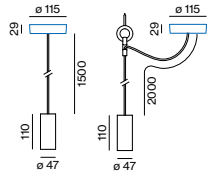

FLOOD 44°, CRI ≥ 90

FIXTURE	COLOUR TEMP.	LUM. FLUX	EFFICACY	ORDER CODE
8.4 W,	2700 K	688 lm	82 lm/W	0 4 9 - 5 $\bar{0}$ 1 1 4 1 $\bar{F}$
18 Vf,	3000 K	791 lm	94 lm/W	0 4 9 - 5 $\bar{0}$ 1 1 5 1 $\bar{F}$
500 mA	4000 K	791 lm	94 lm/W	0 4 9 - 5 $\bar{0}$ 1 1 6 1 $\bar{F}$

special colours: cable always in white