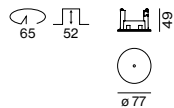

MOUNTING SET with trim for cable suspension for ceilings, 2-25 mm

COLOUR	Ø-H (mm)	ORDER CODE
traffic white	77-49	0 0 5 - 3 5 2 1 0 1 7
jet black	77-49	0 0 5 - 3 5 2 1 0 1 8

excl. power supply