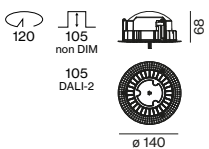

MOUNTING SET trimless adjustable for plasterboard ceilings

COLOUR	PLASTERBOARD CEILING THICKNESS	Ø-H (mm)	ORDER CODE
jet black	12.5/15/25 mm	129-68	0 4 8 - 1 5 9 8 1 0 7

for SPIO 60 adjustable

Order options

COLOUR	
traffic white	RAL 9016
jet black	RAL 9005