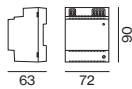

Electrical accessories (optional)

DIN RAIL POWER SUPPLY BASIC 48 V

TYPE	INPUT VOLTAGE	EFFICIENCY	L-W-H (mm)	ORDER CODE
160 W | PC2	220-240 V AC	η 94 %	72-90-63	0 0 5 - 6 5 2 0 2 1 0

Lifetime >100.000h @ 120W, 45°C ambient temp., cascable max. 3 devices

DIN RAIL LED DRIVER

TYPE	L-W-H (mm)	ORDER CODE
DALI-2 DT6 1-2 addresses	36-88-59	0 0 5 - 6 1 2 1 0 3 0

200 - 1050mA settable const. current | 2×42W | 48V DC | U OUT 10-40V

Order options

COLOUR	
traffic white	RAL 9016
jet black	RAL 9005