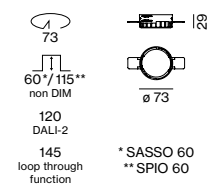

Mounting accessories (required)

MOUNTING SET trimless for plasterboard ceilings

COLOUR	PLASTERBOARD CEILING THICKNESS	Ø-H (mm)	ORDER CODE
traffic white	12.5/15/25 mm	73-29	0 4 8 - 2 6 9 6 1 1 7

for SASSO 60 round | SPIO 60 downlight