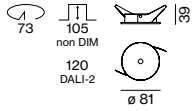

MOUNTING SET with trim downlight for intermediate ceilings, 2-25 mm

COLOUR	Ø-H (mm)	ORDER CODE
traffic white	81-39	0 4 8 - 1 5 9 7 2 0 7
jet black	81-39	0 4 8 - 1 5 9 7 2 0 8

for SPIO 60 downlight

Electrical accessories (required)

POWER SUPPLY 1050 mA, PC2

TYPE	INPUT VOLTAGE	EFFICIENCY	L-W-H (mm)	ORDER CODE
44 W | DALI-2	176-264 V AC	η 89 %	143-43-30	0 0 2 - 9 0 7 8 8
40 W | non DIM	198-264 V AC	η 90 %	147-44-22	0 0 2 - 9 0 7 9 4