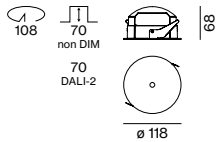

MOUNTING SET with trim adjustable for intermediate ceilings, 2-25 mm

COLOUR	Ø-H (mm)	ORDER CODE
traffic white	118-68	0 4 8 - 1 5 9 7 1 0 7
jet black	118-68	0 4 8 - 1 5 9 7 1 0 8

for SPIO 60 adjustable