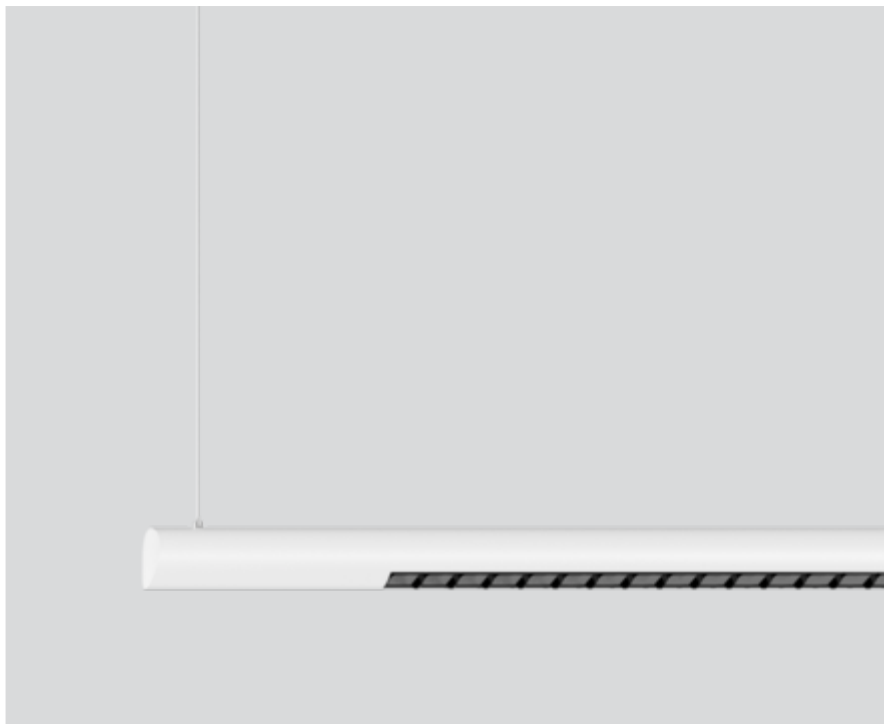

SETA linear direct

ceiling / suspended system

074-5006637B

Project / Type

Notes

Count / Date

General

Ceiling , Suspended

white , RAL9010 ¹

Reflector black

IP20

3620 lm

LED

4000 K

CRI \geq 80

L90 / 50000 h

height 60 mm

Luminaire housing made of extruded aluminium profile; extremely slim design (only \varnothing 61 mm) linear; converter integrated into luminaire housing; no visible screws; for lighting systems; surface white powder coated; for ceiling surface mounting or suspended mounting (1500 mm cable suspension as an accessory); with integrated tool-less suspension height adjustment; spring clip attachment to the luminaire; extruded profile for improved thermal management; light colour 4000 K; binning initial MacAdam \leq 3 SDCM; CRI \geq 80; min. 90% of luminous flux after 50000 operating hours; energy efficient LEDs with high CRI; high gloss reflector with faceted design; Reflector black; UGR \leq 19; VDU compatible workplace luminaire according to DIN EN 12464-1; luminance above 65° \leq 1500 cd/m²; degree of protection IP20; PC1 220-240V; internal wiring in light halogen free; incl. DALI-2 converter; accessories are listed separately; light source replaceable by an authorized professional; control gear replaceable by an authorized professional;