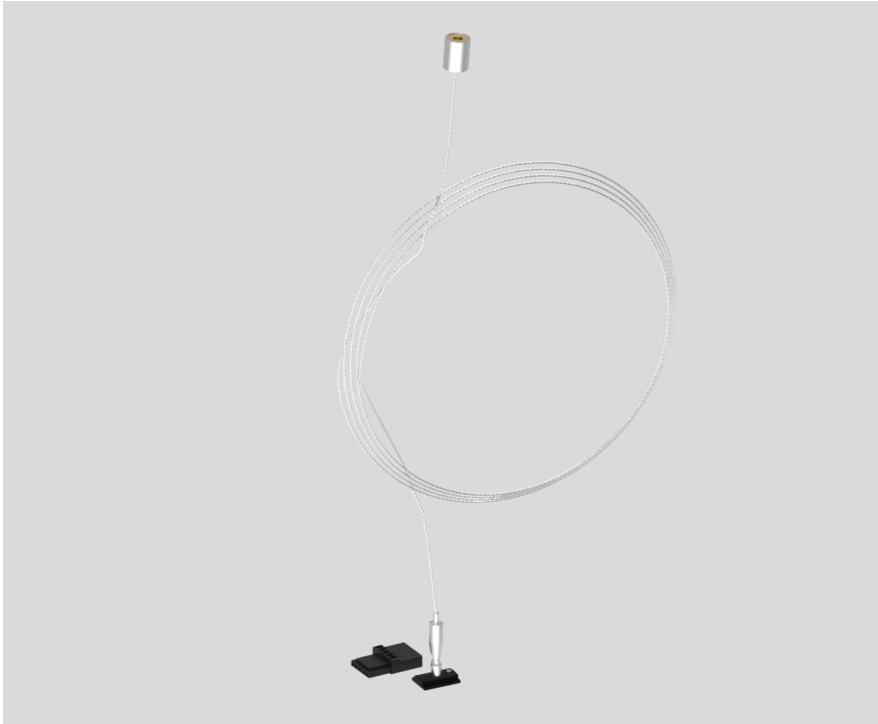

LINEAR CONNECTOR

058-3013328

Project / Type

Notes

Count / Date

General

mechanical & electrical angular 60° | incl. opal cover connector
jet black , RAL 9005 ¹

Physical

length 37 mm

width 23 mm

height 10 mm

¹ RAL code

Product drawing

LINEAR CONNECTOR

058-3013328

Project / Type