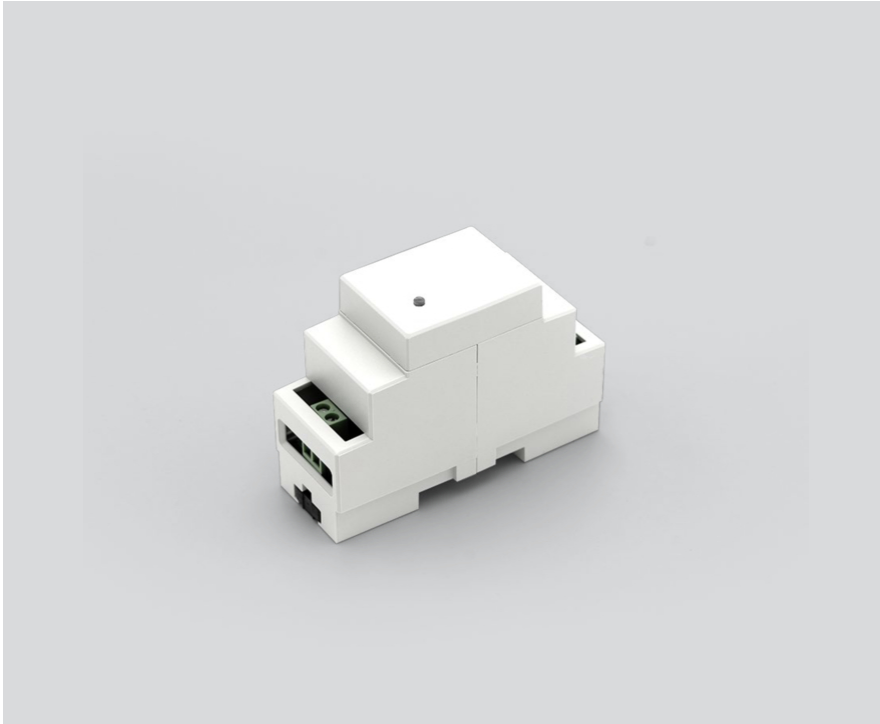

DALI POWER SUPPLY

002-59871

Project / Type

Notes

Count / Date

General

for top-hat-rail mounting 240 mA

Physical

length 90 mm

width 36 mm

height 58 mm

0.1 kg

DALI POWER SUPPLY

002-59871

Project / Type _____

Notes _____