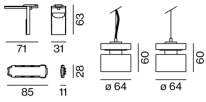

NODE CONNECTOR

050-2022230

Project / Type

Notes

Count / Date

Product drawing

General

incl. feeder 1500 mm cable suspension

Physical

diameter 64 mm

height 60 mm

NODE CONNECTOR

050-2022230

Project / Type

Notes

Count / Date