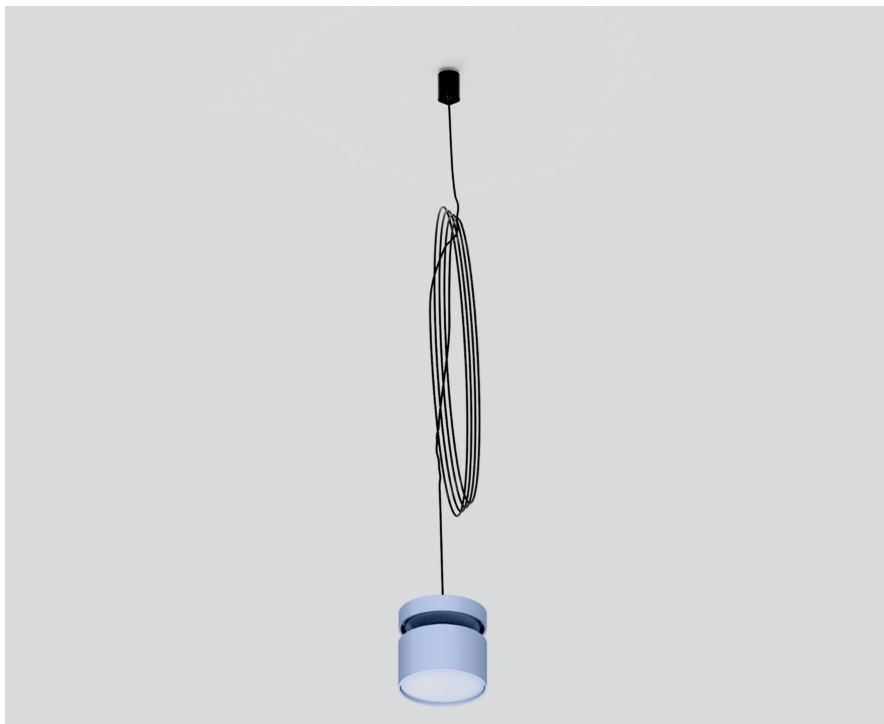

FLEX NODE CONNECTOR

050-203314X

Project / Type

Notes

Count / Date

General

suspended | black cable

special colours

Physical

diameter 64 mm

height 60 mm

cable suspension 1500 mm

FLEX NODE CONNECTOR

050-203314X

Project / Type

Notes