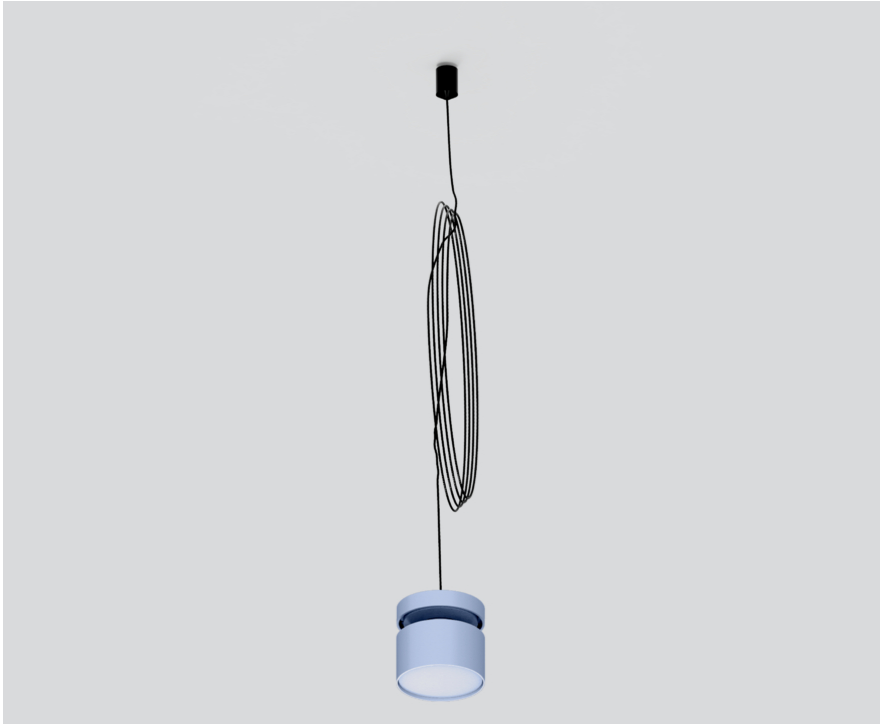

L NODE CONNECTOR

050-733544X

Project / Type

Notes

Count / Date

General

suspended | black cable

special colours

Physical

diameter 64 mm

height 60 mm

cable suspension 1500 mm incl. end cap & electrical connector

L NODE CONNECTOR

050-733544X

Project / Type

Notes