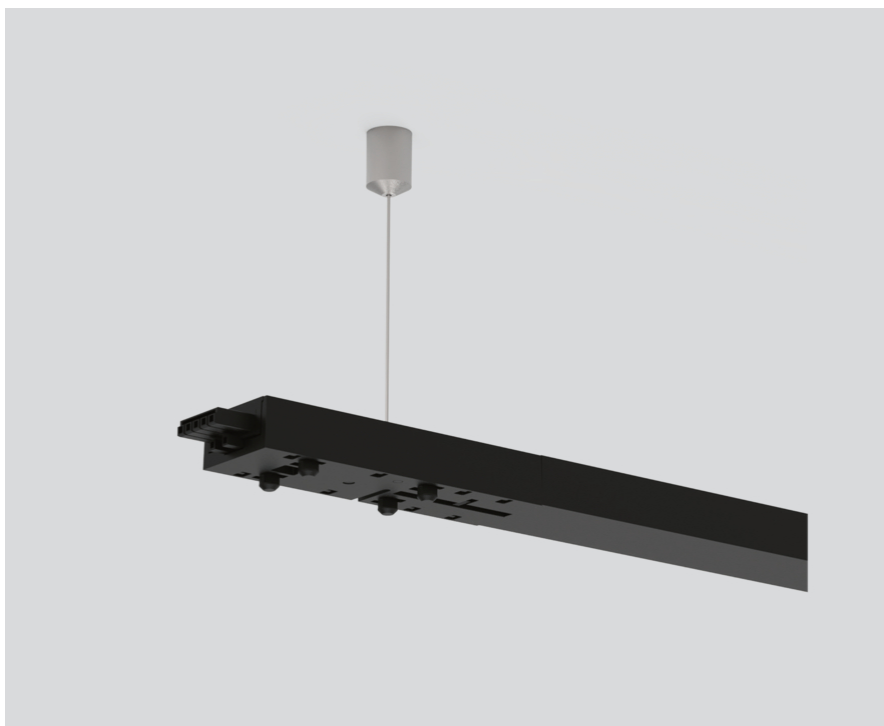

# LONG LINEAR CONNECTOR

059-2792348

Project / Type

Notes

Count / Date

## General

L 2400 mm | mechanical & electrical cuttable  
jet black , RAL 9005 <sup>1</sup>