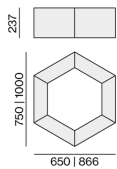

Product drawing