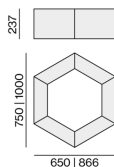

Product drawing