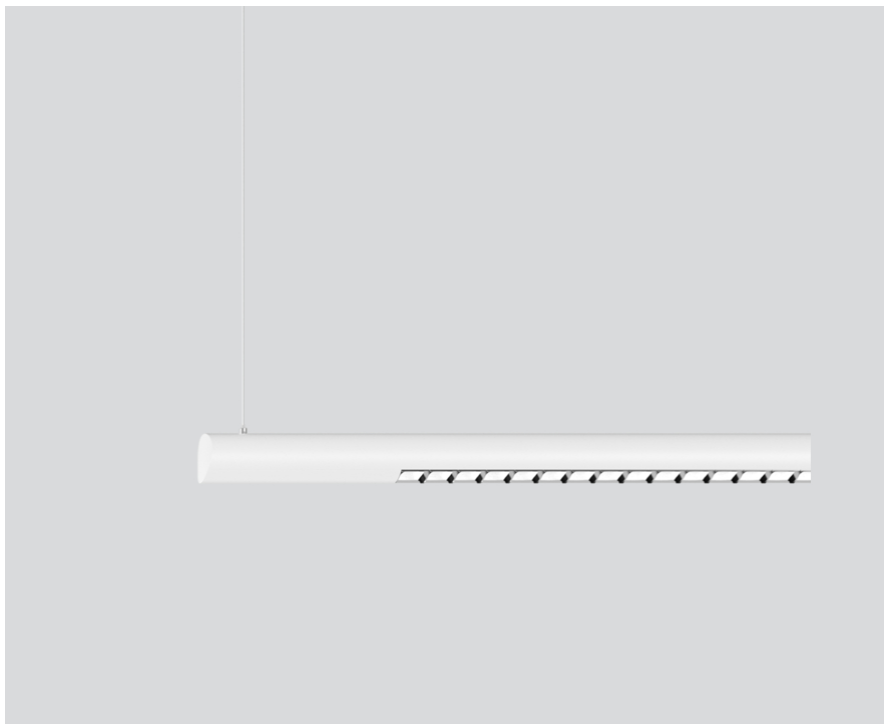

SETA linear direct

ceiling / suspended system

074-5009577R

Project / Type

Notes

Count / Date

General

Ceiling , Suspended

white , RAL9010 ¹

Reflector chrome

IP20

6360 lm

LED

3000 K

CRI \geq 80

L90 / 50000 h

height 60 mm

¹ RAL code

Luminaire housing made of extruded aluminium profile; extremely slim design (only \varnothing 61 mm) linear; converter integrated into luminaire housing; no visible screws; for lighting systems; surface white powder coated; for ceiling surface mounting or suspended mounting (1500 mm cable suspension as an accessory); with integrated tool-less suspension height adjustment; spring clip attachment to the luminaire; extruded profile for improved thermal management; light colour 3000 K; binning initial MacAdam \leq 3 SDCM; CRI \geq 80; min. 90% of luminous flux after 50000 operating hours; energy efficient LEDs with high CRI; high gloss reflector with faceted design; Reflector chrome; UGR \leq 19; VDU compatible workplace luminaire according to DIN EN 12464-1; luminance above 65° \leq 1500 cd/m²; degree of protection IP20; PC1 220-240V; internal wiring in light halogen free; incl. DALI-2 converter; luminaire with integrated DALI-1 infrared presence and brightness sensor (DALI signal required); automatic light control of luminaire to individually adjustable brightness; variable automatic shutdown; accessories are listed separately; light source replaceable by an authorized professional; control gear replaceable by an authorized professional;