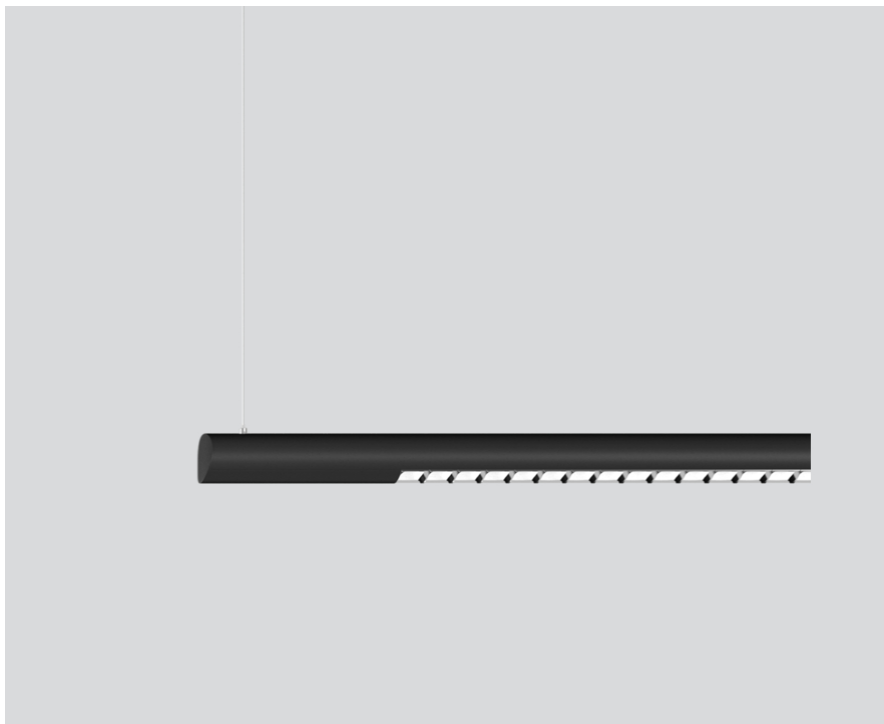

SETA linear direct

ceiling / suspended system

074-5009638R

Project / Type

Notes

Count / Date

General

Ceiling , Suspended

black , RAL9005 ¹

Reflector chrome

IP20

7000 lm

LED

4000 K

CRI \geq 80

L90 / 50000 h

DALI-2

46 W

PC1 220-240V

152 lm/W

2 DALI Addr.

Physical

length 3400 mm

width 60 mm

height 60 mm

Luminaire housing made of extruded aluminium profile; extremely slim design (only \varnothing 61 mm) linear; converter integrated into luminaire housing; no visible screws; for lighting systems; surface black powder coated; for ceiling surface mounting or suspended mounting (1500 mm cable suspension as an accessory); with integrated tool-less suspension height adjustment; spring clip attachment to the luminaire; extruded profile for improved thermal management; light colour 4000 K; binning initial MacAdam \leq 3 SDCM; CRI \geq 80; min. 90% of luminous flux after 50000 operating hours; energy efficient LEDs with high CRI; high gloss reflector with faceted design; Reflector chrome; UGR \leq 19; VDU compatible workplace luminaire according to DIN EN 12464-1; luminance above 65° \leq 1500 cd/m²; degree of protection IP20; PC1 220-240V; internal wiring in light halogen free; incl. DALI-2 converter; accessories are listed separately; light source replaceable by an authorized professional; control gear replaceable by an authorized professional;