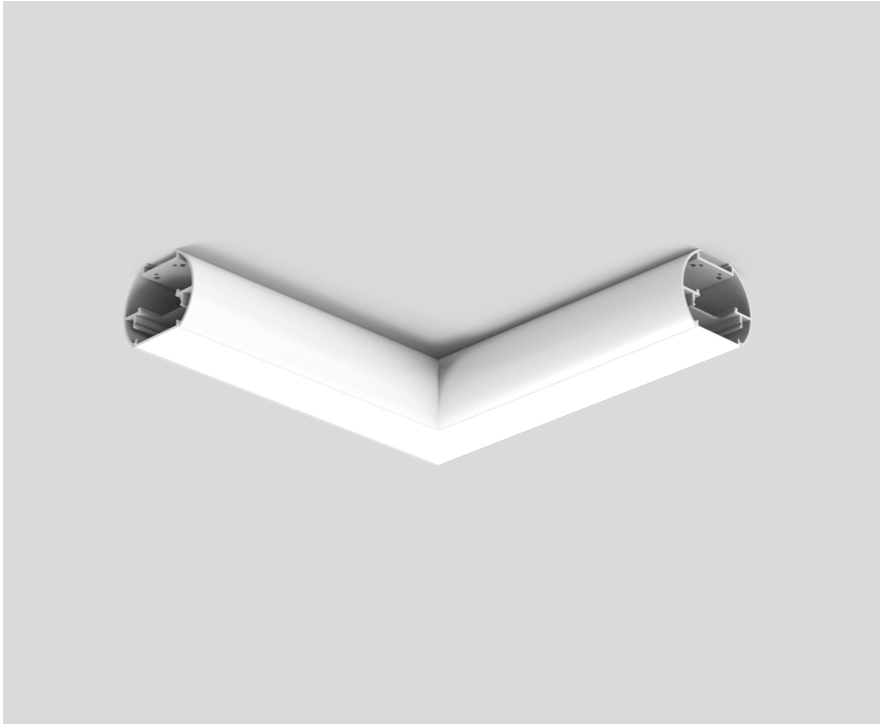

## General

90° | incl. through wire 5 × 1.5 mm<sup>2</sup>

white

## Physical

length 60 mm

width 250 mm

height 250 mm