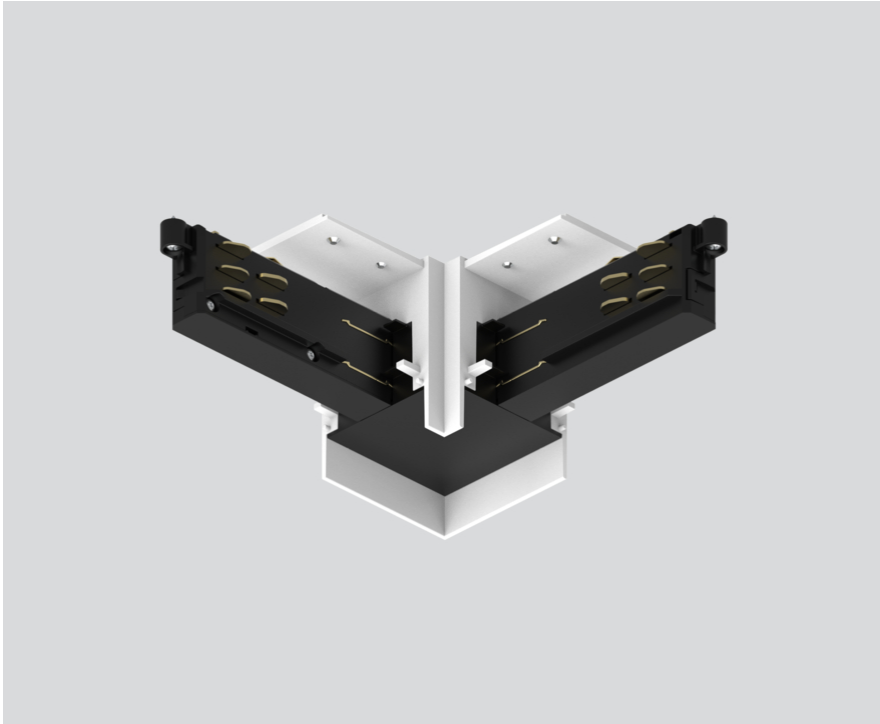

L CONNECTOR

086-5412337

Project / Type _____

Notes _____

Count / Date _____

General

poles internal
traffic white | RAL 9016 ¹

Physical

length 140 mm | width 140 mm | height 55 mm

¹ RAL code

Installation instructions