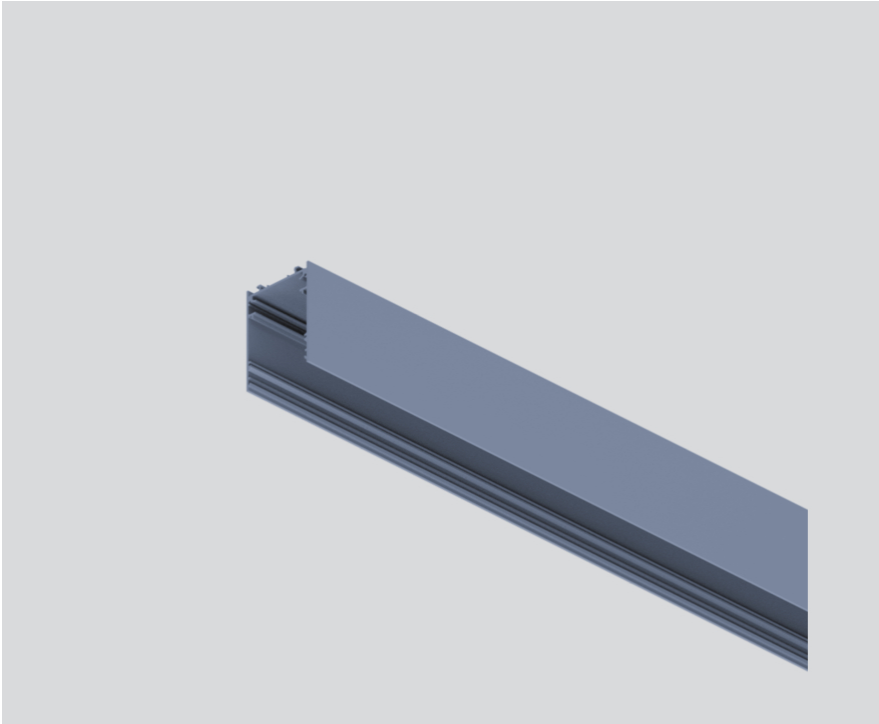

INSTALLATION CHANNEL

046-400501X

Project / Type

Notes

Count / Date

General

special colours

Physical

length 1472 mm | width 60 mm | height 80 mm

2.1 kg