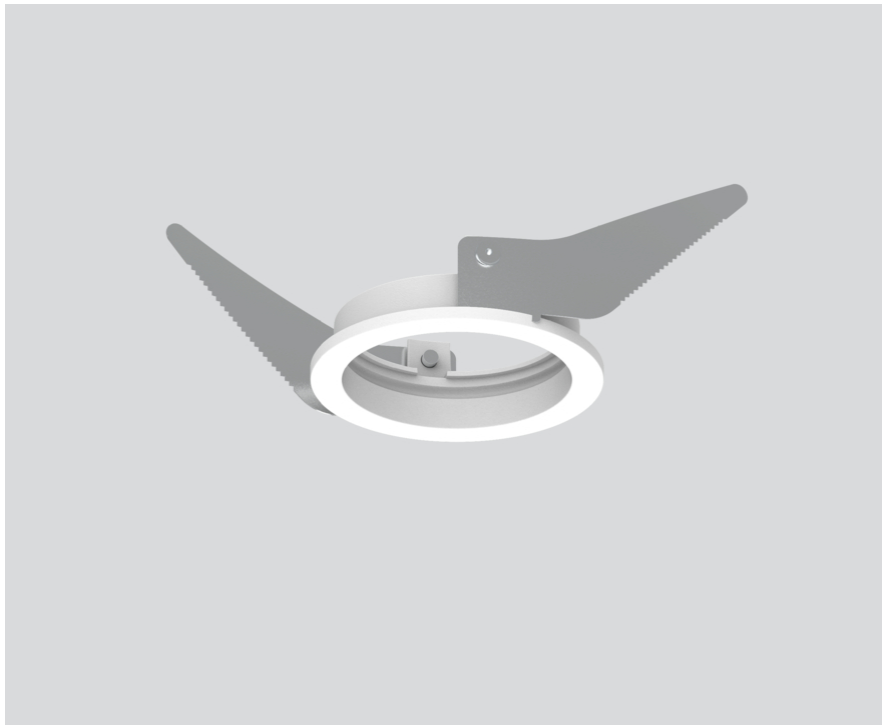

MOUNTING SET with trim 1 lamp

048-2896317

Project / Type

Notes

Count / Date

General

for intermediate ceilings
traffic white | RAL 9016 ¹

Physical

diameter 60 mm | height 40 mm
0.04 kg

Cutout

diameter 56 mm
min. ceiling thickness 2 mm | max. ceiling
thickness 25 mm

¹ RAL code

Product drawing