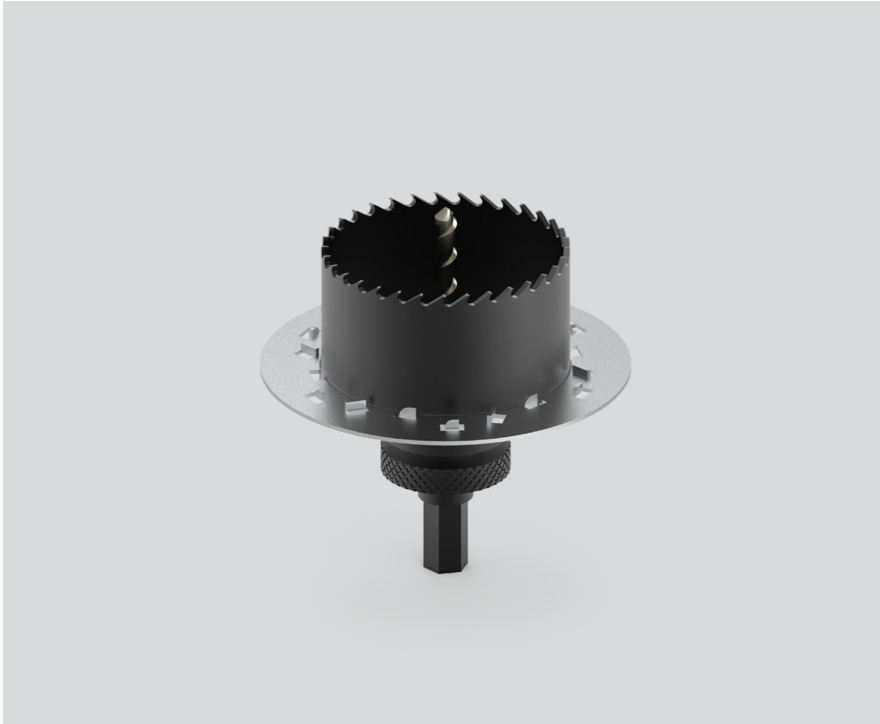

SPECIAL MOUNTING TOOL

063-8911110

Project / Type

Notes

Count / Date

General

necessary to install mounting housing trimless

Physical

diameter 83 mm | height 107 mm

0.41 kg

Product drawing