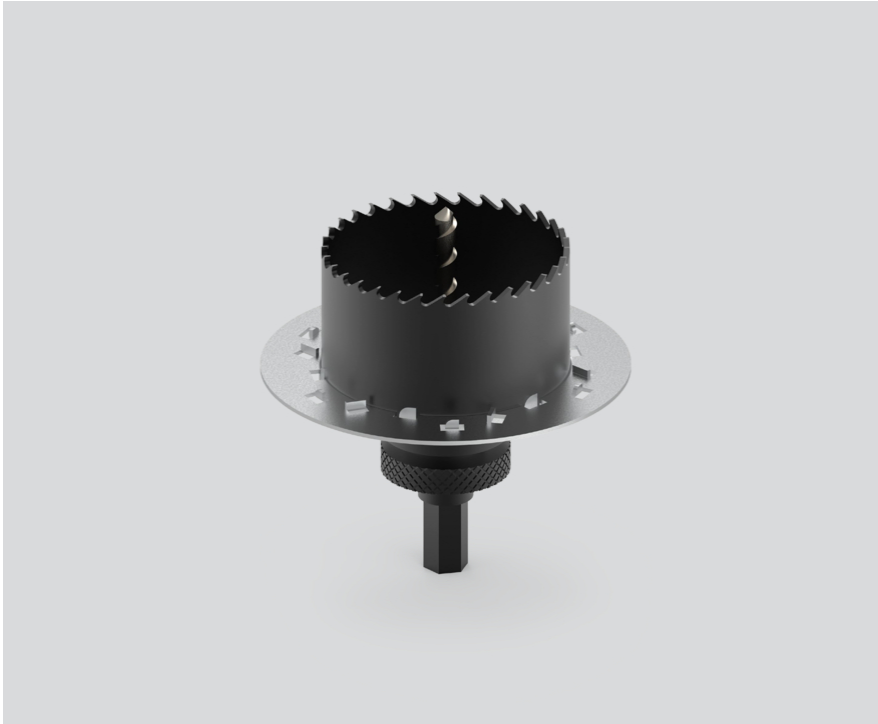

SPECIAL MOUNTING TOOL

063-8911110

Project / Type

Notes

Count / Date

General

necessary to install mounting housing trimless

Physical

diameter 83 mm | height 107 mm

0.41 kg

Product drawing