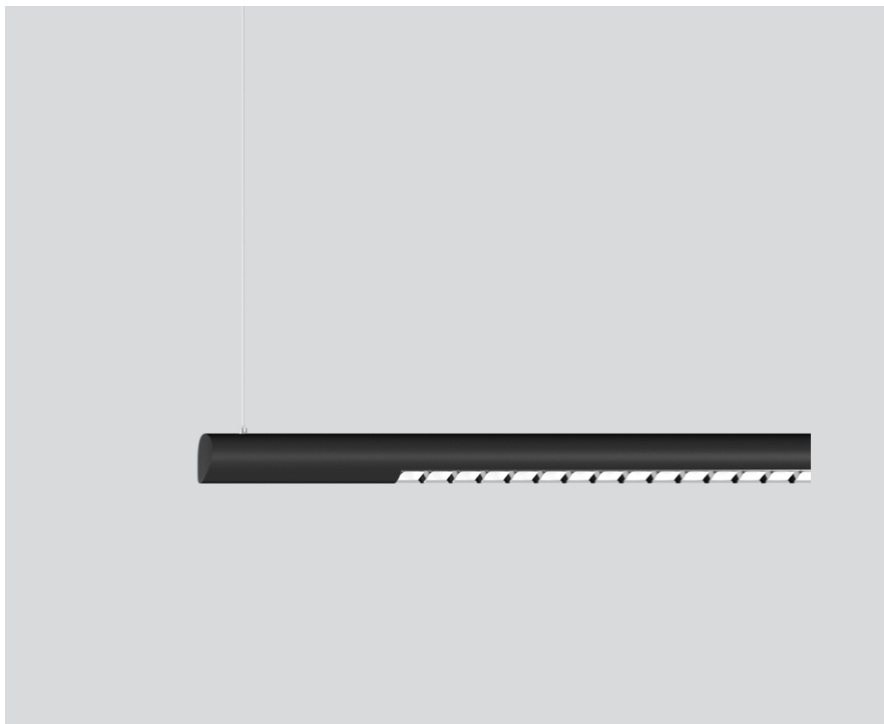

SETA linear direct

ceiling / suspended system

074-5009538R

Project / Type

Notes

Count / Date

General

Ceiling , Suspended

black , RAL9005 ¹

Reflector chrome

IP20

6360 lm

LED

3000 K

CRI \geq 80

L90 / 50000 h

DALI-2

46 W

PC1 220-240V

138 lm/W

2 DALI Addr.

Physical

length 3400 mm

width 60 mm

height 60 mm

Luminaire housing made of extruded aluminium profile; extremely slim design (only \varnothing 61 mm) linear; converter integrated into luminaire housing; no visible screws; for lighting systems; surface black powder coated; for ceiling surface mounting or suspended mounting (1500 mm cable suspension as an accessory); with integrated tool-less suspension height adjustment; spring clip attachment to the luminaire; extruded profile for improved thermal management; light colour 3000 K; binning initial MacAdam \leq 3 SDCM; CRI \geq 80; min. 90% of luminous flux after 50000 operating hours; energy efficient LEDs with high CRI; high gloss reflector with faceted design; Reflector chrome; UGR \leq 19; VDU compatible workplace luminaire according to DIN EN 12464-1; luminance above 65° \leq 1500 cd/m²; degree of protection IP20; PC1 220-240V; internal wiring in light halogen free; incl. DALI-2 converter; accessories are listed separately; light source replaceable by an authorized professional; control gear replaceable by an authorized professional;