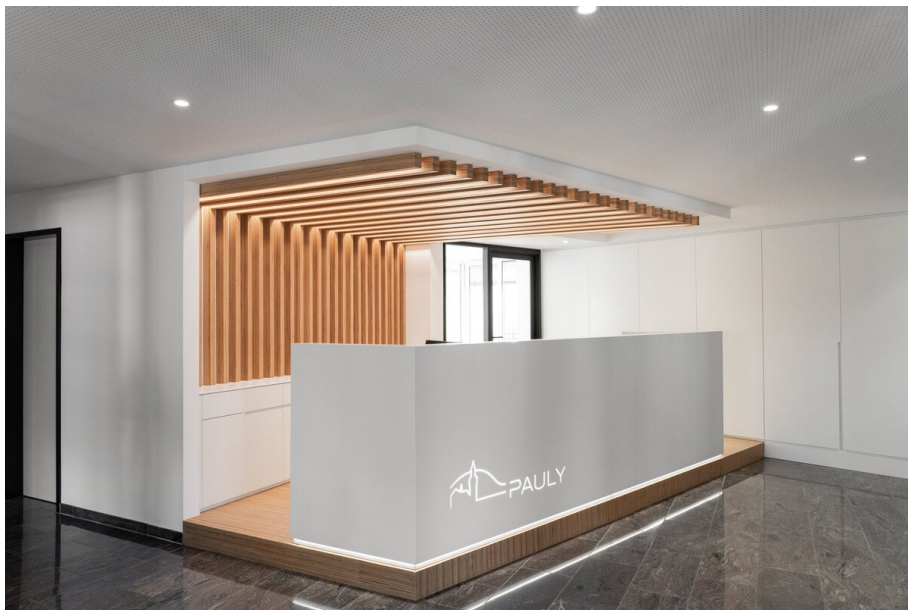

Kanzlei Kronberg, Germany

Germany

Architect
pauly + fichter

Photographer
Eun-A Pauly

Used products

**SASSO 1.5 round
recessed**