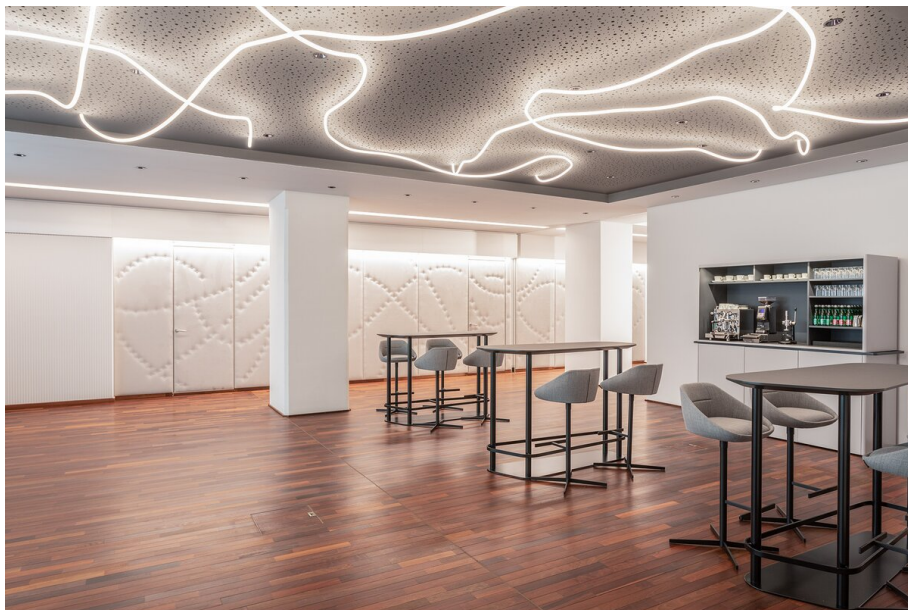

Binder Grösswang Rechtsanwälte GmbH

Austria

Architect
The Black Square
Planungs GmbH

Photographer
Mato Johannik

Used products

**JANE semi-
recessed / surface /
suspended**