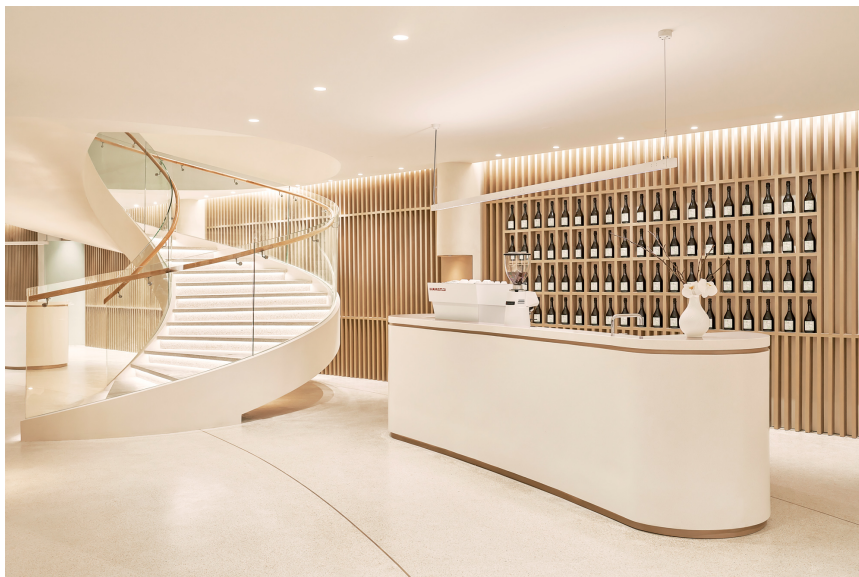

Land Rover Showroom, Hanoi

FOTOGRAF

Land Rover Hanoi

LIGHTING DESIGN

kobi lighting studio

STANDORT

Vietnam