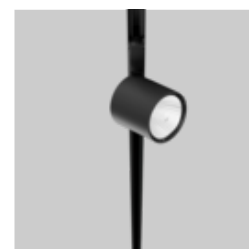

**TWIST 100 1 lamp
recessed**

**SASSO 60 round
recessed 1 lamp**

VARO 110 S

**SASSO 100 round
downlight recessed
1 lamp**

Land Rover Showroom, Hanoi

FOTOGRAF

Land Rover Hanoi

Bilder