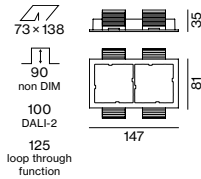

Mounting accessories (required)

MOUNTING SET with trim 2 lamps for intermediate ceilings, 2-25 mm

L-W-H (mm)	ORDER CODE
147-81-35	0 4 8 - 2 6 9 9 3 1 ☒

Electrical accessories (required)

POWER SUPPLY 250 mA, 198-264 V AC, PC2

TYPE	EFFICIENCY	L-W-H (mm)	ORDER CODE
10 W | non DIM	η 80 %	65-39-20	0 0 2 - 9 0 7 4 2
15 W | DALI-2	η 87 %	165-29-21	0 0 2 - 9 0 7 4 8

Electrical accessories (optional)

DIN RAIL POWER SUPPLY BASIC 48 V

TYPE	INPUT VOLTAGE	EFFICIENCY	L-W-H (mm)	ORDER CODE
160 W | PC2	220-240 V AC	η 94 %	72-90-63	0 0 5 - 6 5 2 0 2 1 0

Lifetime >100.000h @ 120W, 45°C ambient temp., cascable max. 3 devices

DIN RAIL LED DRIVER

TYPE	L-W-H (mm)	ORDER CODE
DALI-2 DT6 1-2 addresses	36-88-59	0 0 5 - 6 1 2 1 0 3 0

200 -1050 mA settable const. current | 2x42W | 48V DC | U OUT 10-40V

Order options

COLOUR	☒	COLOUR	☒
jet black RAL 9005	1	traffic white RAL 9016	7
matt silver	4	jet black RAL 9005	8
traffic white RAL 9016	7	white aluminium RAL 9006	G
gold dust RAL 260-M	9