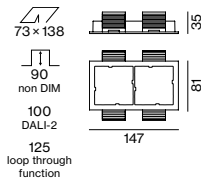

Mounting accessories (required)

MOUNTING SET with trim 2 lamps for intermediate ceilings, 2-25 mm

L-W-H (mm)	ORDER CODE
147-81-35	0 4 8 - 2 6 9 9 3 1 ☒

Electrical accessories (required)

POWER SUPPLY 250 mA, 198-264 V AC, PC2

TYPE	EFFICIENCY	L-W-H (mm)	ORDER CODE
10 W | non DIM	η 80 %	65-39-20	0 0 2 - 9 0 7 4 2
15 W | DALI-2	η 87 %	165-29-21	0 0 2 - 9 0 7 4 8

Electrical accessories (optional)

DIN RAIL POWER SUPPLY BASIC 48 V

TYPE	INPUT VOLTAGE	EFFICIENCY	L-W-H (mm)	ORDER CODE
160 W | PC2	220-240 V AC	η 94 %	72-90-63	0 0 5 - 6 5 2 0 2 1 0

Lifetime >100.000h @ 120W, 45°C ambient temp., cascable max. 3 devices

DIN RAIL LED DRIVER

TYPE	L-W-H (mm)	ORDER CODE
DALI-2 DT6 1-2 addresses	36-88-59	0 0 5 - 6 1 2 1 0 3 0

200 -1050 mA settable const. current | 2x42W | 48V DC | U OUT 10-40V

Order options

COLOUR	☒	COLOUR	☒
jet black RAL 9005	1	traffic white RAL 9016	7
matt silver	4	jet black RAL 9005	8
traffic white RAL 9016	7	white aluminium RAL 9006	G
gold dust RAL 260-M	9