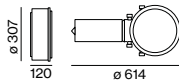

Mounting accessories (optional)

PRIMED CONCRETE MOUNTING HOUSING

L-W-H (mm)	ORDER CODE
614-307-120	0 4 8 - 2 6 9 5 1 1 0

order mounting set separately

Order options

COLOUR	☒	COLOUR	
jet black RAL 9005	1	white aluminium	RAL 9006
matt silver	4		
traffic white RAL 9016	7		
gold dust RAL 260-M	9