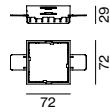

MOUNTING SET trimless for plasterboard ceilings

COLOUR	PLASTERBOARD CEILING THICKNESS	L-W-H (mm)	ORDER CODE
traffic white	12.5/15/25 mm	72-72-29	0 4 8 - 2 6 9 7 1 1 7

145
loop through
function