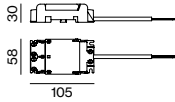

Electrical mounting accessories (optional)

THROUGH WIRING CONNECTION BOX

TYPE	L-W-H (mm)	ORDER CODE
non DIM cable ø 4 – 12 mm	105-58-30	0 0 5 - 2 5 3 1 1 1 0
DALI cable ø 4 – 12 mm	105-58-30	0 0 5 - 2 5 5 1 1 1 0

Linect®-Ready

Mounting accessories (required)