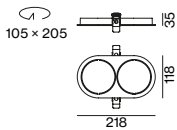

Mounting accessories (required)

MOUNTING SET with trim 2 lamps for intermediate ceilings, 2-25 mm

L-W-H (mm)	ORDER CODE
218-118-35	0 4 8 - 2 7 9 8 3 1 ☒

Electrical accessories (required)

POWER SUPPLY PC2

TYPE	INPUT VOLTAGE	EFFICIENCY	L-W-H (mm)	ORDER CODE
450 mA | 21 W | non DIM	198-264 V AC	η 86 %	143-43-30	0 0 2 - 9 0 7 6 6
450 mA | 28 W | DALI-2	176-264 V AC	η 85 %	143-43-30	0 0 2 - 9 0 7 6 7
650 mA | 31 W | non DIM	198-264 V AC	η 88 %	143-43-30	0 0 2 - 9 0 7 8 0
650 mA | 28 W | DALI-2	176-264 V AC	η 85 %	143-43-30	0 0 2 - 9 0 7 8 9

Order options

COLOUR	☒	COLOUR	☒
jet black RAL 9005	1	traffic white RAL 9016	7
matt silver	4	jet black RAL 9005	8
traffic white RAL 9016	7	white aluminium RAL 9006	G
gold dust RAL 260-M	9