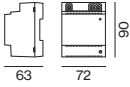

Electrical accessories (optional)

DIN RAIL POWER SUPPLY BASIC 48 V

TYPE	INPUT VOLTAGE	EFFICIENCY	L-W-H (mm)	ORDER CODE
160 W | PC2	220-240 V AC	η 94 %	72-90-63	0 0 5 - 6 5 2 0 2 1 0

Lifetime >100.000h @ 120W, 45°C ambient temp., cascable max. 3 devices

DIN RAIL LED DRIVER

TYPE	L-W-H (mm)	ORDER CODE
DALI-2 DT6 1-2 addresses	36-88-59	0 0 5 - 6 1 2 1 0 3 0

200 - 1050mA settable const. current | 2×42W | 48V DC | U OUT 10–40V

POWER SUPPLY PRE-WIRED with junction box 28 W, PC2

TYPE	INPUT VOLTAGE	EFFICIENCY	ORDER CODE
450 mA | DALI-2	176-264 V AC	η 85 %	0 0 2 - 9 0 7 6 7 A
650 mA | DALI-2	176-264 V AC	η 85 %	0 0 2 - 9 0 7 8 9 A
700 mA | DALI-2	176-264 V AC	η 85 %	0 0 2 - 9 0 7 7 6 A
450 mA | non DIM	198-264 V AC	η 88 %	0 0 2 - 9 0 7 6 6 A
650 mA | non DIM	198-264 V AC	η 88 %	0 0 2 - 9 0 7 8 0 A
700 mA | non DIM	198-264 V AC	η 88 %	0 0 2 - 9 0 7 7 4 A

Order options

COLOUR	☒	COLOUR	☒
jet black RAL 9005	1	traffic white RAL 9016	7
matt silver	4	jet black RAL 9005	8
traffic white RAL 9016	7	white aluminium RAL 9006	G
gold dust RAL 260-M	9