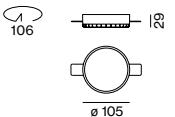

THROUGH WIRING CONNECTION BOX

TYPE	L-W-H (mm)	ORDER CODE
non DIM cable ø 4 - 12 mm	105-58-30	0 0 5 - 2 5 3 1 1 1 0
DALI cable ø 4 - 12 mm	105-58-30	0 0 5 - 2 5 5 1 1 1 0

Linect®-Ready

Mounting accessories (required)