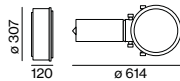

PRIMED CONCRETE MOUNTING HOUSING

L-W-H (mm)	ORDER CODE
614-307-120	0 4 8 - 2 6 9 5 1 1 0

order mounting set separately