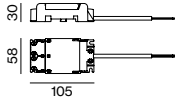

THROUGH WIRING CONNECTION BOX

TYPE	L-W-H (mm)	ORDER CODE
non DIM cable ø 4 - 12 mm	105-58-30	0 0 5 - 2 5 3 1 1 1 0
DALI cable ø 4 - 12 mm	105-58-30	0 0 5 - 2 5 5 1 1 1 0

Linect®-Ready

Mounting accessories (required)