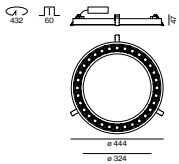

Optical accessories (optional)

BLIND COVER circle 240

ORDER CODE

0 7 4 - 8 9 1 1 4 1 ☒

Order options

COLOUR	
traffic white RAL 9016	7 ☒
jet black RAL 9005	8 ☒