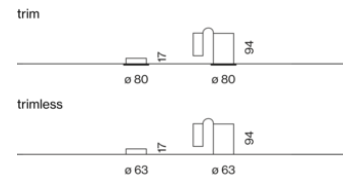

Quickinfo

6500 K
bis zu 217 lm/W
DALI-2 ESSENTIAL sensor,
DALI-2 SENSE sensor
front IP20, IP40, back IP20

Types

Farbe

Montage Set

SASSO 60 round sensor / emergency

EN Round inset (Emergency Light or Sensor); installation without tools in mounting set (trimless or with trim); surface lacquered; installation possible in different housings; LED emergency light inset: 3 variants with different test possibilities - Basic with test button, selftest with status LED or Pro DALI with monitoring via DALI; sensor with DALI-2 control: 2 variants - Basic with brightness and presence sensor or Pro with additional temperature, humidity, air quality and noise level measurement