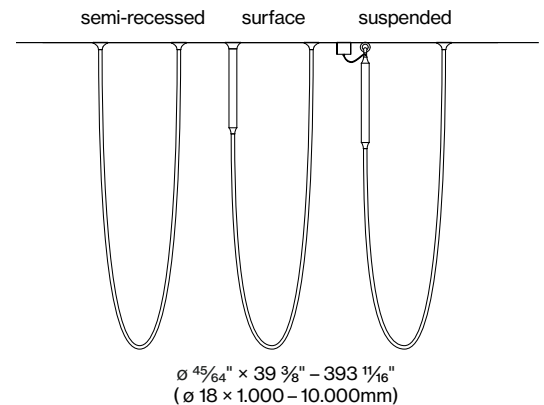

HIGHLY FLEXIBLE LIGHT ROPE VARIOUS MOUNTING OPTIONS 360° LIGHT EMISSION

General	semi-recessed, surface, suspended highly flexible light rope
LED	COB, L80 / 50 000h CRI ≥ 90, SDCM ≤ 3-step binning 2700 K, 3000 K, 3500 K, 4000 K
Optical	360° light emission
Electrical	fixture: 4.4 W/ft (14.4 W/m) up to 71 lm/W up to 305 lm/ft (1000 lm/m) delivered non DIM, 0-10V (0.1%, 120-277 V)
Physical	white silicone

Dimensions

Highly flexible light rope made of food grade silicone for creative and decorative design; extremely slim design (only 3/4" diameter); for wall-/ceiling surface mounting or suspended mounting (cable suspension, height adjustment without tools); completely homogeneously illuminated, matt surface; 360° light emission; energy-efficient LEDs with excellent color rendering; optionally with external converter for ceiling installation or suspended in combination with the light rope (available as an accessory)