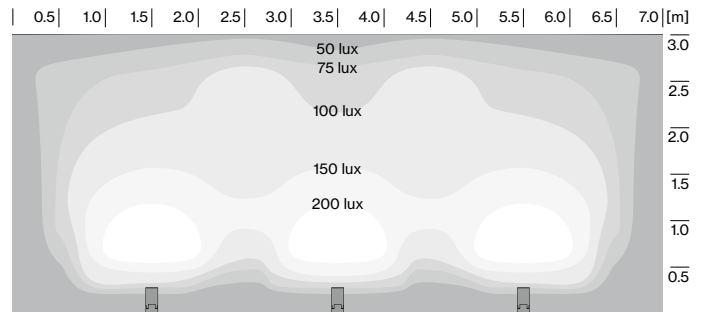

non DIM

MATERIAL COLOUR

dark grey

LIGHT OPTIC COVER

asymmetric A
 symmetric flood 50° F

Options on request

COLOR RENDERING INDEX

CRI ≥ 90 (35W)

STREAMCUT surface

35W version available from Q3/2021

IP65 ASYMMETRIC/FLOOD

SYSTEM POWER	COLOUR TEMP.	LUMINOUS FLUX	ORDER CODE
14W	3000K	1230lm	088-282151D <input checked="" type="checkbox"/>
35W	3000K	2500lm	088-285151DA

luminous flux flood 50°

Accessory

EARTH SPIKE

TYPE	ORDER CODE
earth spike	088-2892110

Illumination example

STREAMCUT surface (14W) with symmetric flood optics (3 luminaires)

Zonal lighting: distance to wall: 1.5m/distance between luminaires: 2.0m, 30° tilt

STREAMCUT surface (14W) with asymmetric optics (4 luminaires)

Areal lighting: distance to wall: 1.5m/distance between luminaires: 1.5m, 30° tilt