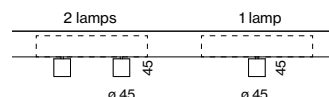

Quickinfo

3000K, 4000K
 CRI ≥ 90, 2 SDCM
 BO 32 up to 79lm/W
 BO 45 up to 85lm/W
 SASSO 40 up to 84lm/W
 L80 @ 50000h
 DALI-2

Types

BO 32

BO 45

SASSO 40 wallwasher floor

Colours

Light distributions