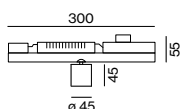

SASSO 40 wallwasher / floor

1 LAMP

SYSTEM POWER	LUMINOUS FLUX	ORDER CODE
9 W	659 lm	0 4 2 - 0 5 2 0 :: 3 ▲ W