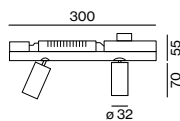

BEAM ANGLE SPOTLIGHT 32	
spot 18°	S
medium 23°	M
flood 37°	F

BEAM ANGLE SPOTLIGHT 45	
spot 14°	S
medium 24°	M
flood 39°	F

BO 32

2 LAMPS

SYSTEM POWER	LUMINOUS FLUX	ORDER CODE
20.6 W	2 × 810 lm	0 4 2 - 0 6 1 0 :: 3 ▲
honeycomb louver		0 0 7 - 1 9 6 5 1 8 8