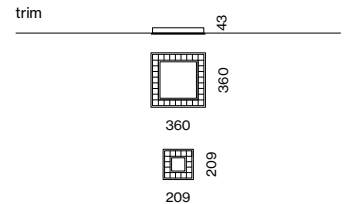

Types

Colours

Light distribution

suitable for plaster-board or grid ceilings

DIN EN 12464-1
UGR ≤ 19

tunable white
2700-6500K