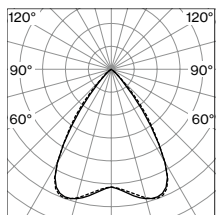

Light distribution

reflector (UGR ≤ 19)
direct

LUMINOUS FLUX value calculated for
CRI ≥ 80, colour white, reflector chrome