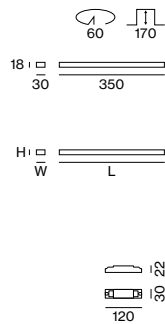

Mounting accessories

MOUNTING ACCESSORIES

TYPE	L-W-H (mm)	ORDER CODE
1 mounting set recessed	ø74-100	058-659021 ☑️
2 mounting set surface	ø74-39	058-659101 ☑️
3 mounting set suspended	ø50/30-135	058-659201 ☑️
4 clip surface (transparent)	15-21-24	058-6591410
5 channel surface (transparent)	1000-21-24	058-6591110
6 mounting ring surface	ø39-9-61	058-659161 ☑️
7 mounting ring suspended	ø39-9	058-659261 ☑️

2 POWER SUPPLY SURFACE 220-240 V AC, 48V, 50-60Hz		
TYPE	L-ø (mm)	ORDER CODE
100 W surface <input type="checkbox"/> PC II	584-ø40	058-65912 ☑️☑️
150 W surface <input type="checkbox"/> PC II	584-ø40	058-65913 ☑️☑️