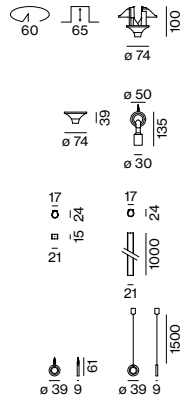

dust and insect protection (IP40)

360° light emitting

Order options

COLOUR TEMPERATURE	☐☐
3000K	5
4000K	6

CONTROL	⬆️⬆️
non DIM	1
DALI	3

LENGTH	L
1000 mm	1
2000 mm	2
3000 mm	3
4000 mm	4
6000 mm	6
8000 mm	8
10000 mm	0

Mounting accessories

MOUNTING ACCESSORIES

TYPE	L-W-H (mm)	ORDER CODE
1 mounting set recessed	ø74-100	058-659021 ☑️
2 mounting set surface	ø74-39	058-659101 ☑️
3 mounting set suspended	ø50/30-135	058-659201 ☑️
4 clip surface (transparent)	15-21-24	058-6591410
5 channel surface (transparent)	1000-21-24	058-6591110
6 mounting ring surface	ø39-9-61	058-659161 ☑️
7 mounting ring suspended	ø39-9	058-659261 ☑️

2 POWER SUPPLY SURFACE 220-240 V AC, 48V, 50-60Hz		
TYPE	L-ø (mm)	ORDER CODE
100 W surface <input type="checkbox"/> PC II	584-ø40	058-65912 ☑️☑️
150 W surface <input type="checkbox"/> PC II	584-ø40	058-65913 ☑️☑️