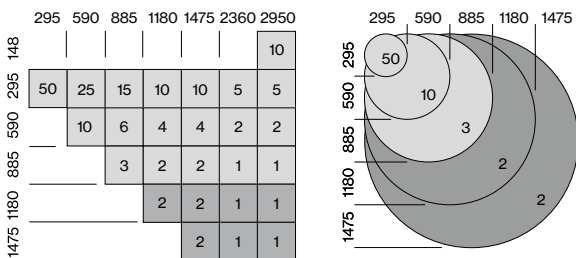

the packaging unit is one for a full plate

LAMELLA

COLOUR	L-W-H (mm)	ORDER CODE
○ white	2950·148·25	091-82W-2950x0148
● marble grey	2950·148·25	091-82D-2950x0148
● felt grey	2950·148·25	091-82G-2950x0148
● anthracite	2950·148·25	091-82B-2950x0148
● black	2950·148·25	091-82L-2950x0148
● limestone	2950·148·25	091-82S-2950x0148

DISC

COLOUR	Ø (mm)	ORDER CODE
○ white	see table left	091-83W- <u>DDDD</u>
● marble grey	see table left	091-83D- <u>DDDD</u>
● felt grey	see table left	091-83G- <u>DDDD</u>
● anthracite	see table left	091-83B- <u>DDDD</u>
● black	see table left	091-83L- <u>DDDD</u>
● limestone	see table left	091-83S- <u>DDDD</u>

Mounting accessories

WALL MOUNTING PROFILE

TYPE	L-W-H (mm)	ORDER CODE
aluminium	1000·40·4.8	091-7911100

for mounting FELT 25 to the wall

Packaging units

MATERIAL COLOUR white, marble grey, felt grey, anthracite, black, limestone

- standard delivery conditions
- additional shipping costs will apply due to oversize

*for more details see xilence.xal.com/colours

Acoustic data

Sound absorption coefficient (α_p)