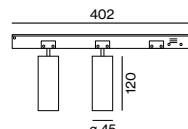

Order options

COLOUR TEMPERATURE	☐☐
2700K	4
3000K	5
3500K	7
4000K	6

CONTROL

DALI-2

MATERIAL COLOUR

☐ traffic white RAL 9016	7
● jet black RAL 9005	8
●●● special colours	X

BEAM ANGLE BO 32

spot 18°	S
medium 23°	M
flood 37°	F

BEAM ANGLE BO 45

super spot 8°	V
spot 14°	S
medium 24°	M
flood 39°	F

BEAM ANGLE BO 55

spot 17°	S
medium 23°	M
flood 37°	F

Options on request

COLOUR RENDERING INDEX

CRI ≥ 95, 2 SDCM