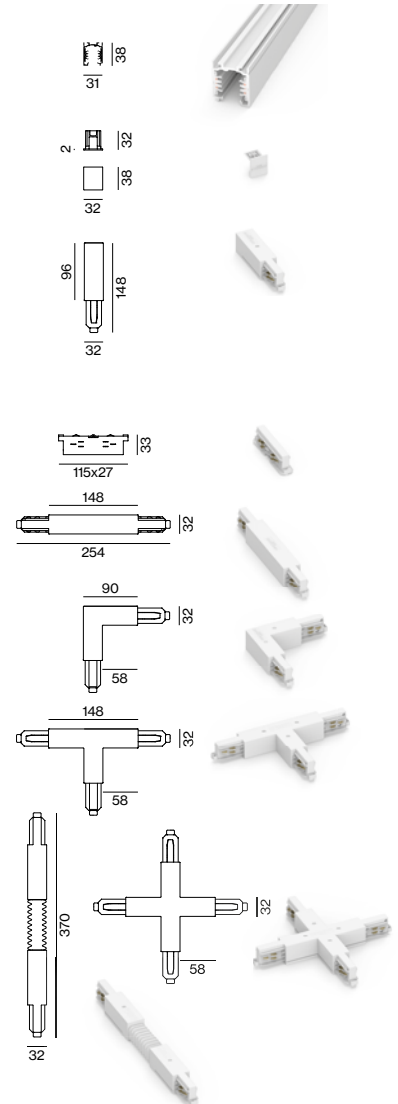

TRACK

surface/suspended

Order options

CONTROL

non DIM
DALI-2

MATERIAL COLOUR

- ☐ pure white RAL 9010 7
- ☐ grey 6
- ☐ jet black RAL 9005 8

Pole options

TRACK 3-phase/3-phase + DALI-2-bus

TRACK 240V-16A

L (mm)	ORDER CODE
1000	186-011123
2000	186-011223
3000	186-011323
4000	186-011423

end cap 186-021011

end feed left 186-021313
end feed right 186-021413
middle feed* 186-021323

*only available in white and black

CONNECTORS 240V-16A

TYPE ORDER CODE
linear connector 186-021113

I-connector 186-021123

L-connector right 186-021133

L-connector left 186-021233

T-connector right (poles internal) 186-021143

T-connector left (poles internal) 186-021243

T-connector right (poles external) 186-021173

T-connector left (poles external) 186-021273

X-connector 186-021153

adjustable corner connector 186-021163

MOUNTING ACCESSORIES

TYPE ORDER CODE
ceiling clip 186-021511

pendant clip cable 186-021521

pendant clip rod 186-021541

joiner piece cable 186-021531

joiner piece rod 186-021551

cutting tool 186-0219110

SUSPENSION KIT

TYPE ORDER CODE
pendant 1000 186-021611

cable 1500 186-0217110

cable 3000 186-0217210

cable 5000 186-0217310