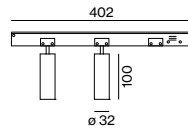

Order options

COLOUR TEMPERATURE	☐☐
2700K	4
3000K	5
3500K	7
4000K	6

CONTROL

DALI-2

MATERIAL COLOUR

☐ traffic white RAL 9016	7
● jet black RAL 9005	8
●●● special colours	X

BEAM ANGLE BO 32

spot 18°	S
medium 23°	M
flood 37°	F

BEAM ANGLE BO 45

super spot 8°	V
spot 14°	S
medium 24°	M
flood 39°	F

BEAM ANGLE BO 55

spot 17°	S
medium 23°	M
flood 37°	F

Options on request

COLOUR RENDERING INDEX

CRI ≥ 95, 2 SDCM