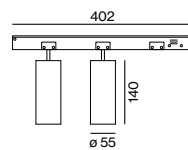

Order options

COLOUR TEMPERATURE	☐☐
2700K	4
3000K	5
3500K	7
4000K	6

CONTROL

DALI-2

MATERIAL COLOUR

☐ traffic white RAL 9016	7
● jet black RAL 9005	8
●●● special colours	X

BEAM ANGLE BO 32

spot 18°	S
medium 23°	M
flood 37°	F

BEAM ANGLE BO 45

super spot 8°	V
spot 14°	S
medium 24°	M
flood 39°	F

BEAM ANGLE BO 55

spot 17°	S
medium 23°	M
flood 37°	F

Options on request

COLOUR RENDERING INDEX

CRI ≥ 95, 2 SDCM