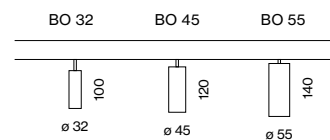

BO 32 / 45 / 55

intrack

EN Track light made of die-cast aluminium; powder coated; spotlight head rotates 360° and tilts 90°; choice of single lamp, double lamps or triple lamp; converter in the adapter; with optional high quality lens system with precise radiation characteristic; or high quality, aluminium, vapour deposition coated reflector with faceted design; precise radiation characteristics with different beam angles; good glare reduction due to recessed light point plane; optical attachments as accessories; COB (Chip on Board) technology or high power LEDs - maximum efficiency; no multiple shadows; energy-eff. LEDs - very good colour rendering; adapter for toolless insertion or movement on a variety of 3-phase power tracks; adapter flush with the power track

ES Proyector de carril electrificado de fundición de aluminio inyectado; recubierto de polvo; cabezal de proyector giratorio de 360° y orientable 90°; disponible con flujo de luz simple, doble o triple; driver en el adaptador; opcionalmente con sistema óptico de lentes de alta calidad con precisa característica de emisión; o reflector de alta calidad vaporizado de aluminio con revestimiento de facetas esféricas; característica de emisión precisa con diferentes ángulos de emisión; buen control del deslumbramiento mediante plano de punto de luz retranqueado; los accesorios ópticos como accesorios; tecnología COB o LEDs de alta potencia - máxima eficiencia; no sombras múltiples; LED energét. efic. - excelente reprod. crom.; adaptador para instalación sin herramientas o desplazamiento en diferentes carriles electrificados de 3 fases; adaptador enrasado con la barra conductora

Quickinfo