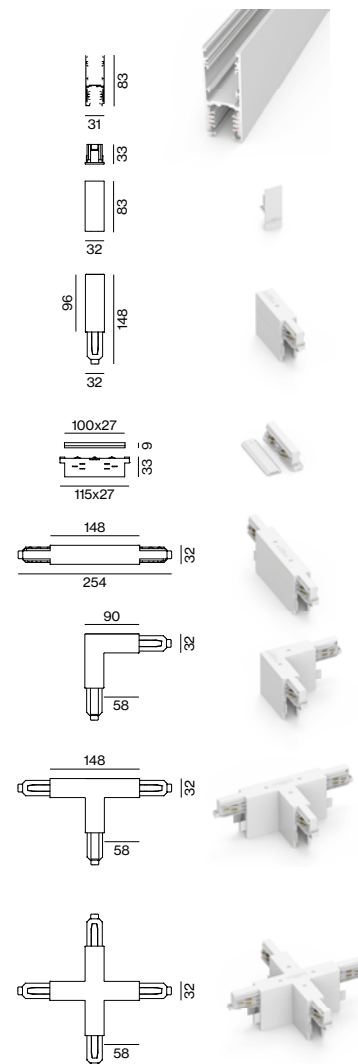

TRACK high

surface/suspended

Order options

CONTROL

non DIM

DALI-2

MATERIAL COLOUR

○ pure white RAL 9010 7

● jet black RAL 9005 8

Options on request

LIGHT OPTIC COVER

inset indirect

Pole options

TRACK high 3-phase/3-phase + DALI-2-bus

TRACK 240V-16A

L (mm)	ORDER CODE
1000	186-016113
2000	186-016213
3000	186-016313
4000	186-016413

end cap 186-026011

end feed left 186-026313

end feed right 186-026413

middle feed 186-021323

CONNECTORS 240V-16A

TYPE ORDER CODE
linear connector 186-026113

I-connector 186-026123

L-connector right 186-026133

L-connector left 186-026233

T-connector right (poles internal) 186-026143

T-connector left (poles internal) 186-026243

T-connector right (poles external) 186-026173

T-connector left (poles external) 186-026273

X-connector 186-026153

MOUNTING ACCESSORIES

TYPE ORDER CODE
pendant clip cable 186-0265210
pendant sheet metal clip 186-0215220
pendant clip rod 186-0265410

joiner piece cable 186-0265310

joiner piece rod 186-0265510

cutting tool 186-0219110

SUSPENSION KIT

TYPE ORDER CODE
pendant 1000 186-0216110

cable 1500 186-0217110

cable 3000 186-0217210

cable 5000 186-0217310