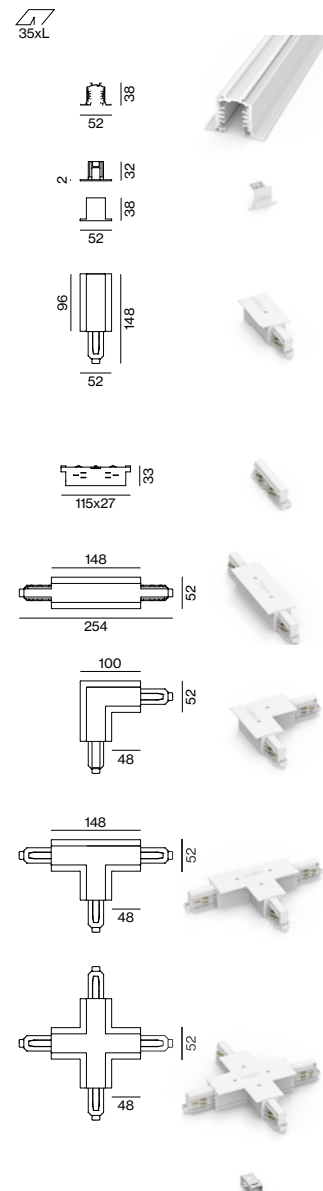

TRACK recessed

Order options

CONTROL

non DIM

DALI-2

MATERIAL COLOUR

- ☐ pure white RAL 9010 7
- ☒ jet black RAL 9005 8

Pole options

TRACK 3-phase/3-phase + DALI-2-bus

TRACK 240V-16A

L (mm)	ORDER CODE
2000	186-012213
3000	186-012313
4000	186-012413

end cap 186-022011

end feed left 186-022313
end feed right 186-022413
middle feed 186-021323

CONNECTORS 240V-16A

TYPE **ORDER CODE**
linear connector 186-021113

I-connector 186-022123

L-connector right 186-022133
L-connector left 186-022233

T-connector right (poles internal) 186-022143
T-connector left (poles internal) 186-022243
T-connector right (poles external) 186-022173
T-connector left (poles external) 186-022273

X-connector 186-022153

MOUNTING ACCESSORIES

TYPE **ORDER CODE**
clip 186-0225110

cutting tool 186-0219110