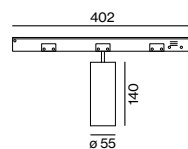

Order options

COLOUR TEMPERATURE	☐☐
2700K	4
3000K	5
3500K	7
4000K	6

CONTROL

DALI-2

MATERIAL COLOUR

☐ traffic white RAL 9016	7
● jet black RAL 9005	8
●●● special colours	X

BEAM ANGLE BO 32

spot 18°	S
medium 23°	M
flood 37°	F

BEAM ANGLE BO 45

super spot 8°	V
spot 14°	S
medium 24°	M
flood 39°	F

BEAM ANGLE BO 55

spot 17°	S
medium 23°	M
flood 37°	F

Options on request

COLOUR RENDERING INDEX

CRI ≥ 95, 2 SDCM