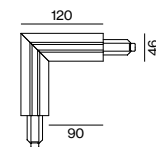

MOUNTING ACCESSORIES

pendant clip cable 186-025521

pendant clip rod 186-025541

joiner piece cable 186-025531

joiner piece rod 186-025551

cutting tool 186-0279110

SUSPENSION KIT

pendant 1000 186-021611

cable 1500 186-0217110

cable 3000 186-0217210

cable 5000 186-0217310