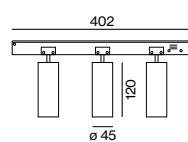

Order options

COLOUR TEMPERATURE	☐☐
2700K	4
3000K	5
3500K	7
4000K	6

CONTROL

DALI-2

MATERIAL COLOUR

☐ traffic white RAL 9016	7
● jet black RAL 9005	8
●●● special colours	X

BEAM ANGLE BO 32

spot 18°	S
medium 23°	M
flood 37°	F

BEAM ANGLE BO 45

super spot 8°	V
spot 14°	S
medium 24°	M
flood 39°	F

BEAM ANGLE BO 55

spot 17°	S
medium 23°	M
flood 37°	F

Options on request

COLOUR RENDERING INDEX

CRI ≥ 95, 2 SDCM