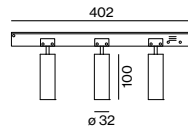

Order options

COLOUR TEMPERATURE	☐☐
2700K	4
3000K	5
3500K	7
4000K	6

CONTROL

DALI-2

MATERIAL COLOUR

☐ traffic white RAL 9016	7
● jet black RAL 9005	8
●●● special colours	X

BEAM ANGLE BO 32

spot 18°	S
medium 23°	M
flood 37°	F

BEAM ANGLE BO 45

super spot 8°	V
spot 14°	S
medium 24°	M
flood 39°	F

BEAM ANGLE BO 55

spot 17°	S
medium 23°	M
flood 37°	F

Options on request

COLOUR RENDERING INDEX

CRI ≥ 95, 2 SDCM